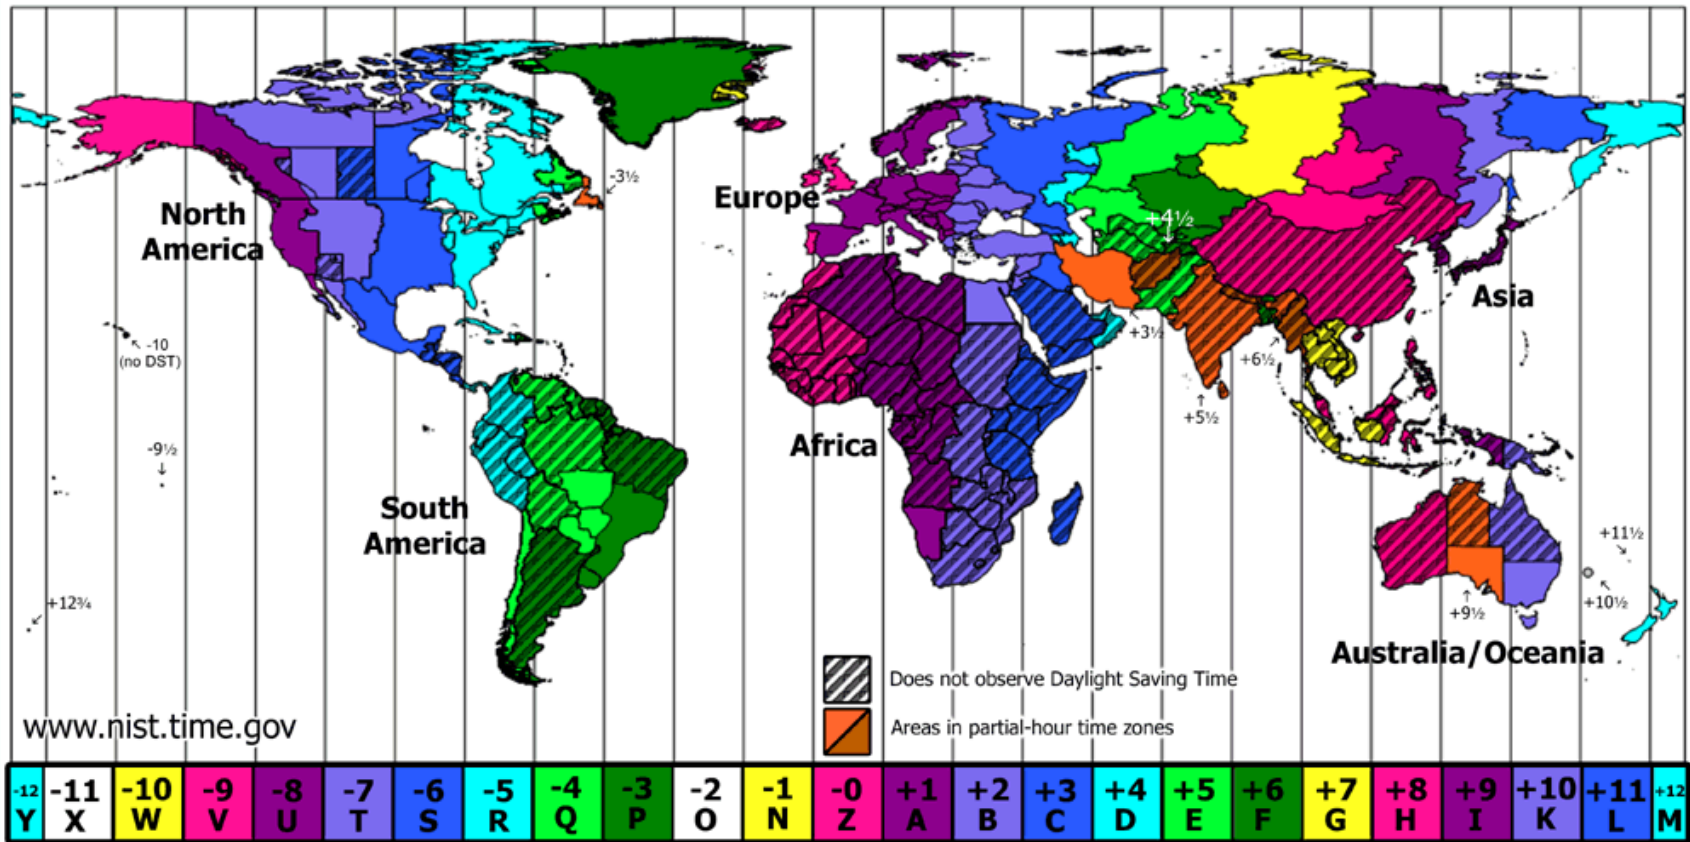

Obvious: Time Zones